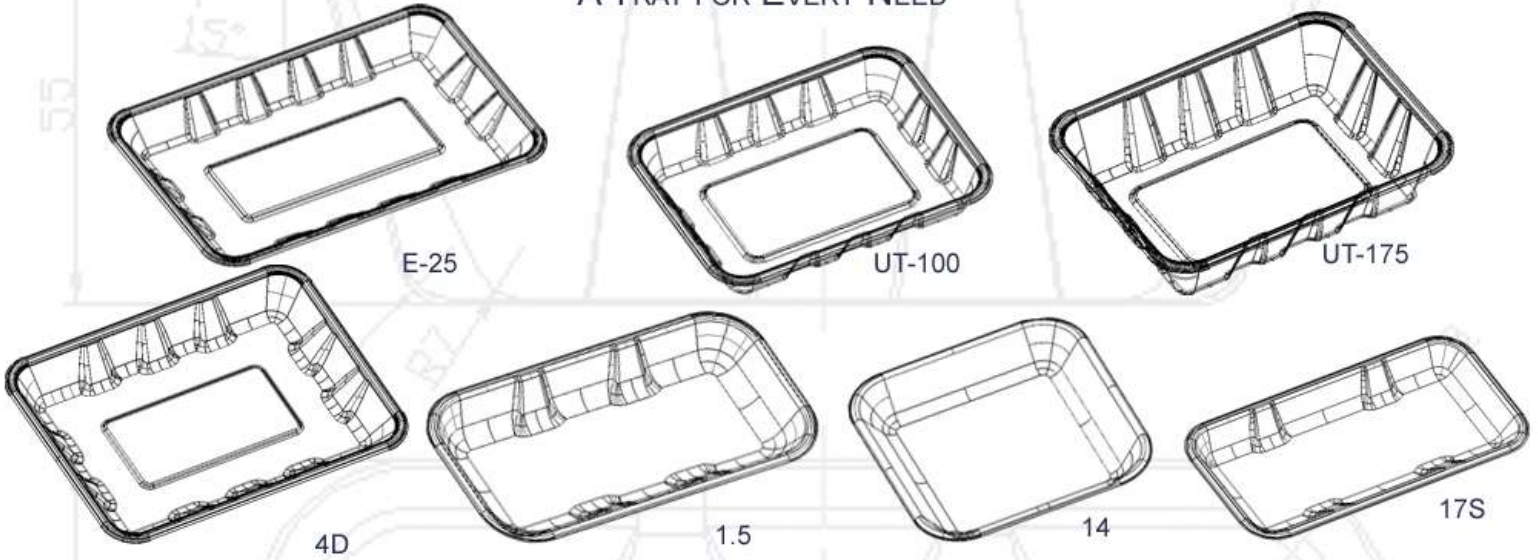

PRODUCT LIST

ECO-FRIENDLY SUPERMARKET FRESH FOOD TRAYS AND CONTAINERS.

G4

PACKAGING, LLC

2009/10

WWW.G4PACKAGING.COM

ECO-FRIENDLY SUPERMARKET FRESH FOOD TRAYS AND CONTAINERS.

A TRAY FOR EVERY NEED

Tray Item	Trays/Case	Dimensions		
		Top	Bottom	Depth
Meat & Produce Trays				
#1	1000	5 1/4' x 5 1/4'	3 7/8' x 3 7/8'	1/2'
#2	1000	8 1/4' x 5 3/4'	6 1/4' x 3 3/4'	1'
#2S	1000	8 1/4' x 5 3/4'	6 3/4' x 4 1/2'	1/2'
#14	1200	6' x 6'	4 1/2' x 4 1/2'	1'
#17S	1000	8 3/4' x 4 1/4'	7' x 2 1/2'	3/4'
#17SM	1000	8 1/4' x 4 1/2'	7 1/8' x 3 1/4'	1/2'
#1.5	1000	8 1/4' x 4 1/4'	6 1/2' x 2 1/2'	7/8'
#3LP	500	10 3/8' x 4 5/8'	9 1/2' x 3 1/2'	1'
#4D	800	9 1/4' x 6 3/4'	7 1/2' x 5'	1 1/8'
#4DM	800	9 1/4' x 7 1/8'	7 1/4' x 5 1/4'	1'
#10S	500	10 1/2' x 5 1/2'	9 1/4' x 4 1/8'	3/4'
#9L	250	12 1/4' x 9 1/4'	10 1/4' x 7 1/4'	1'
Custom Trays				
#UT-100	400	8 1/2' x 6 1/2'	6 1/2' x 4 1/2'	1 1/4'
#UT-175	400	8 1/2' x 6 1/2'	6 1/2' x 4 1/2'	2'
#E-25	400	10 1/2' x 6 1/2'	8 1/4' x 4 1/4'	1'
#SST-15	400	15' x 5 1/2'	13 3/4' x 4 1/4'	3/4'